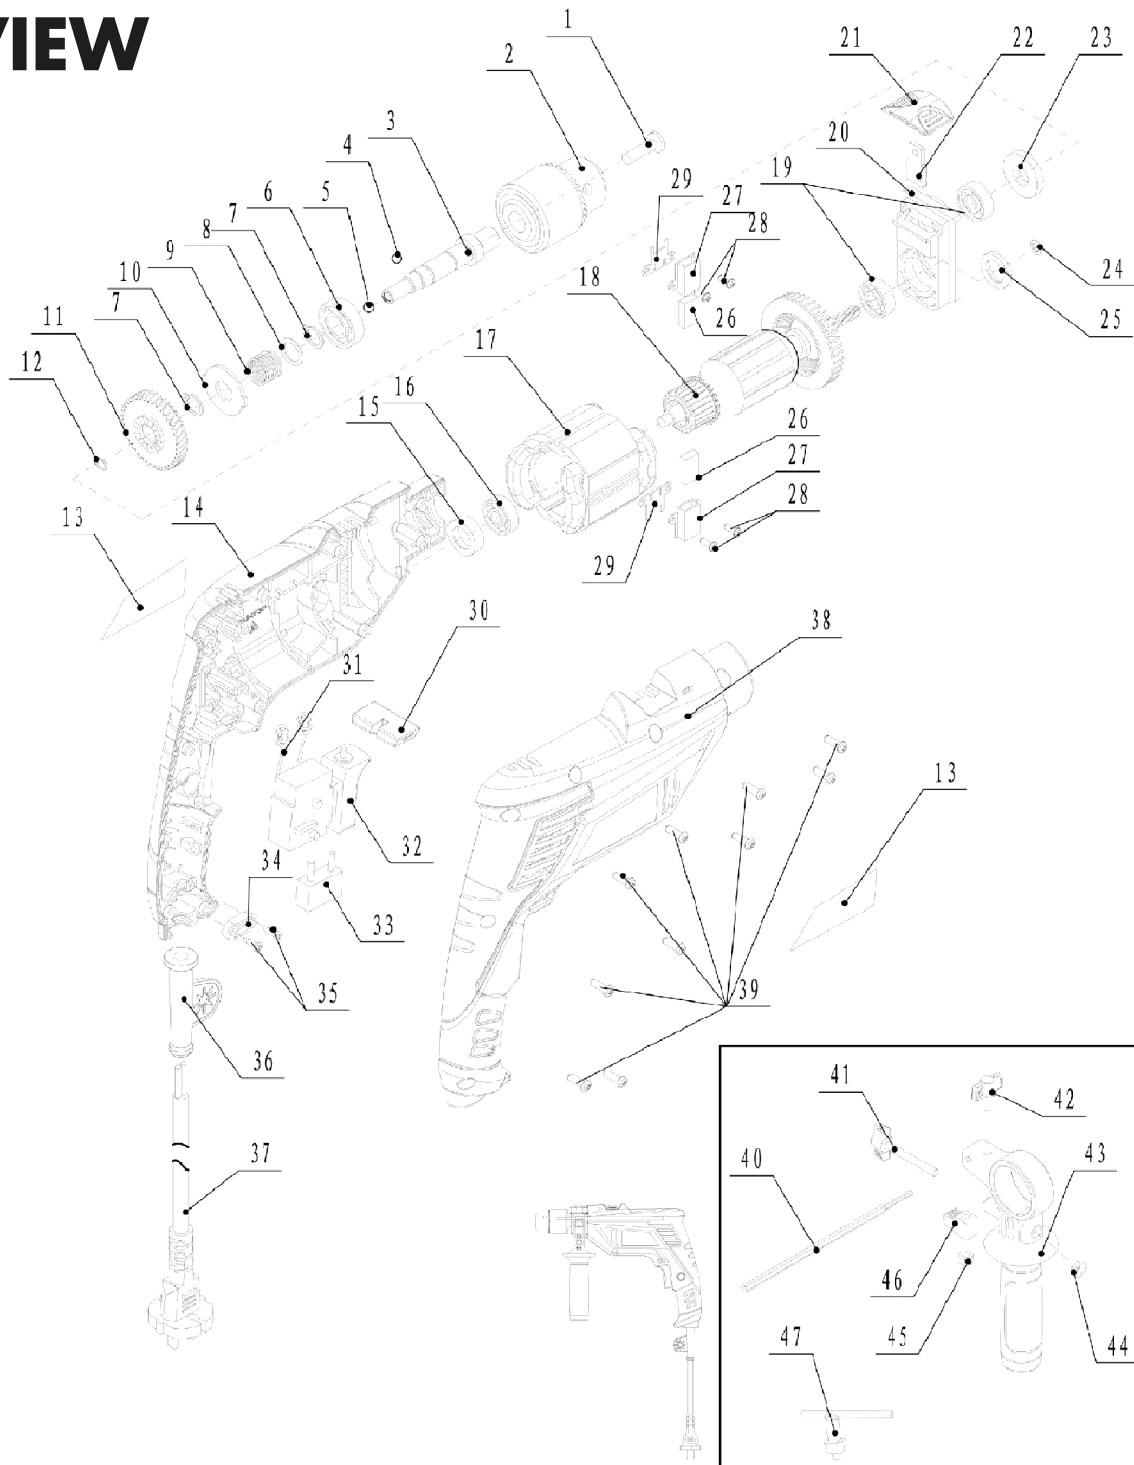

EXPLODED VIEW

IMPACT DRILL

SC-DL-13-362

Rated voltage/frequency	:220V~ 50Hz
Input power	:950W
No load speed	:3200r/min
Drill diameter	:13mm