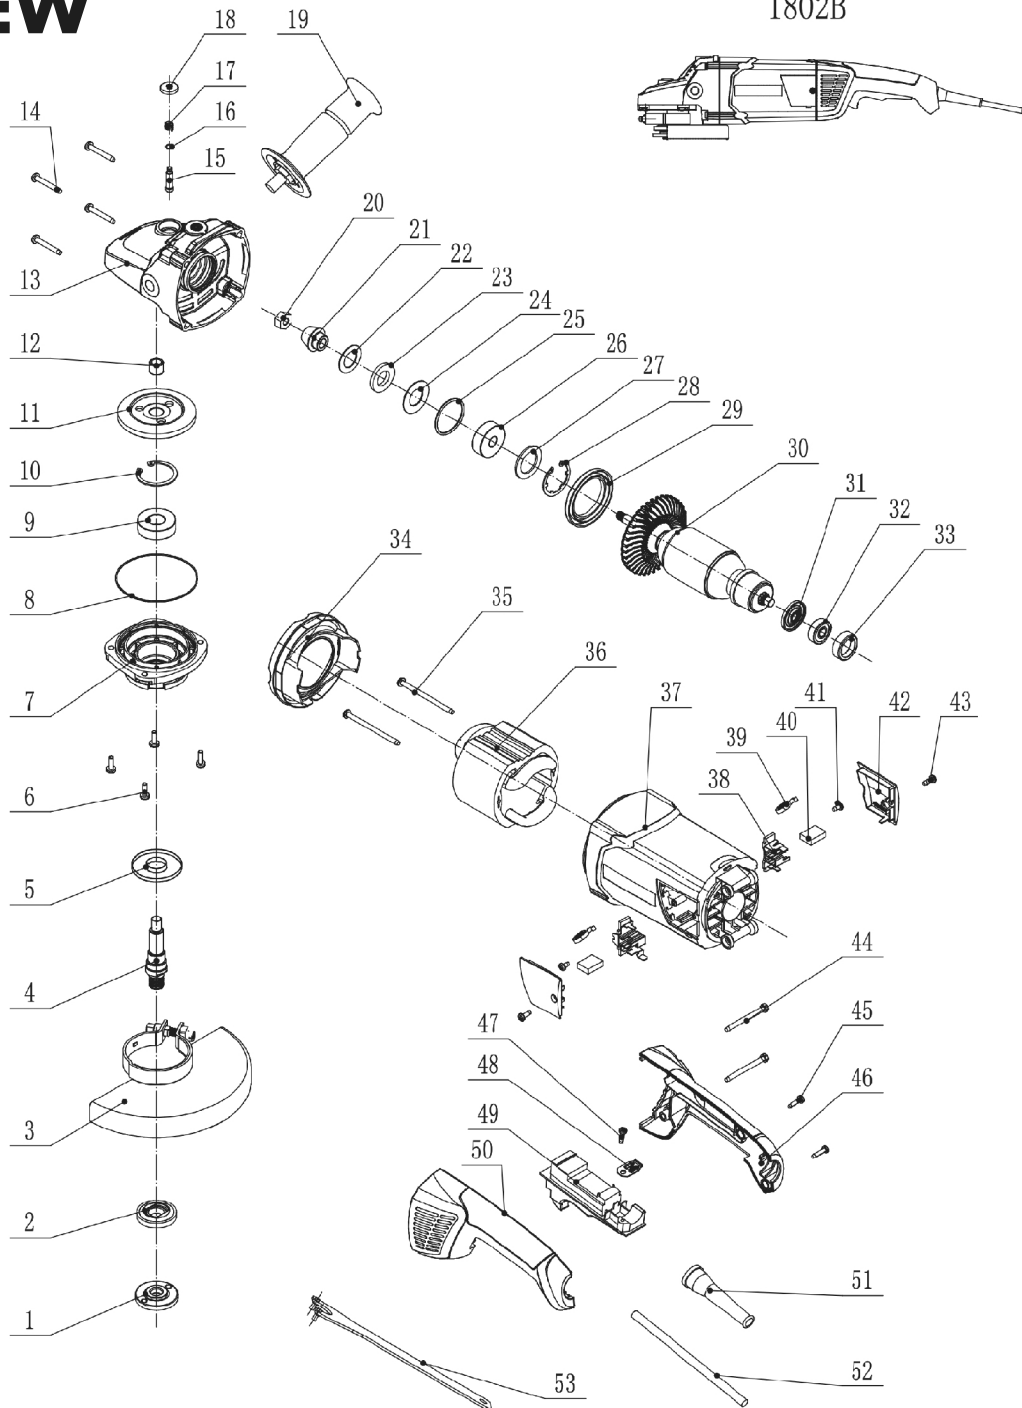

EXPLODED VIEW

ANGLE GRINDER

SC-AG-7-359

Rated voltage/frequency	:220V~ 50Hz
Input power	:2300W
No load speed	:11000r/min
Disc diameter	:175mm