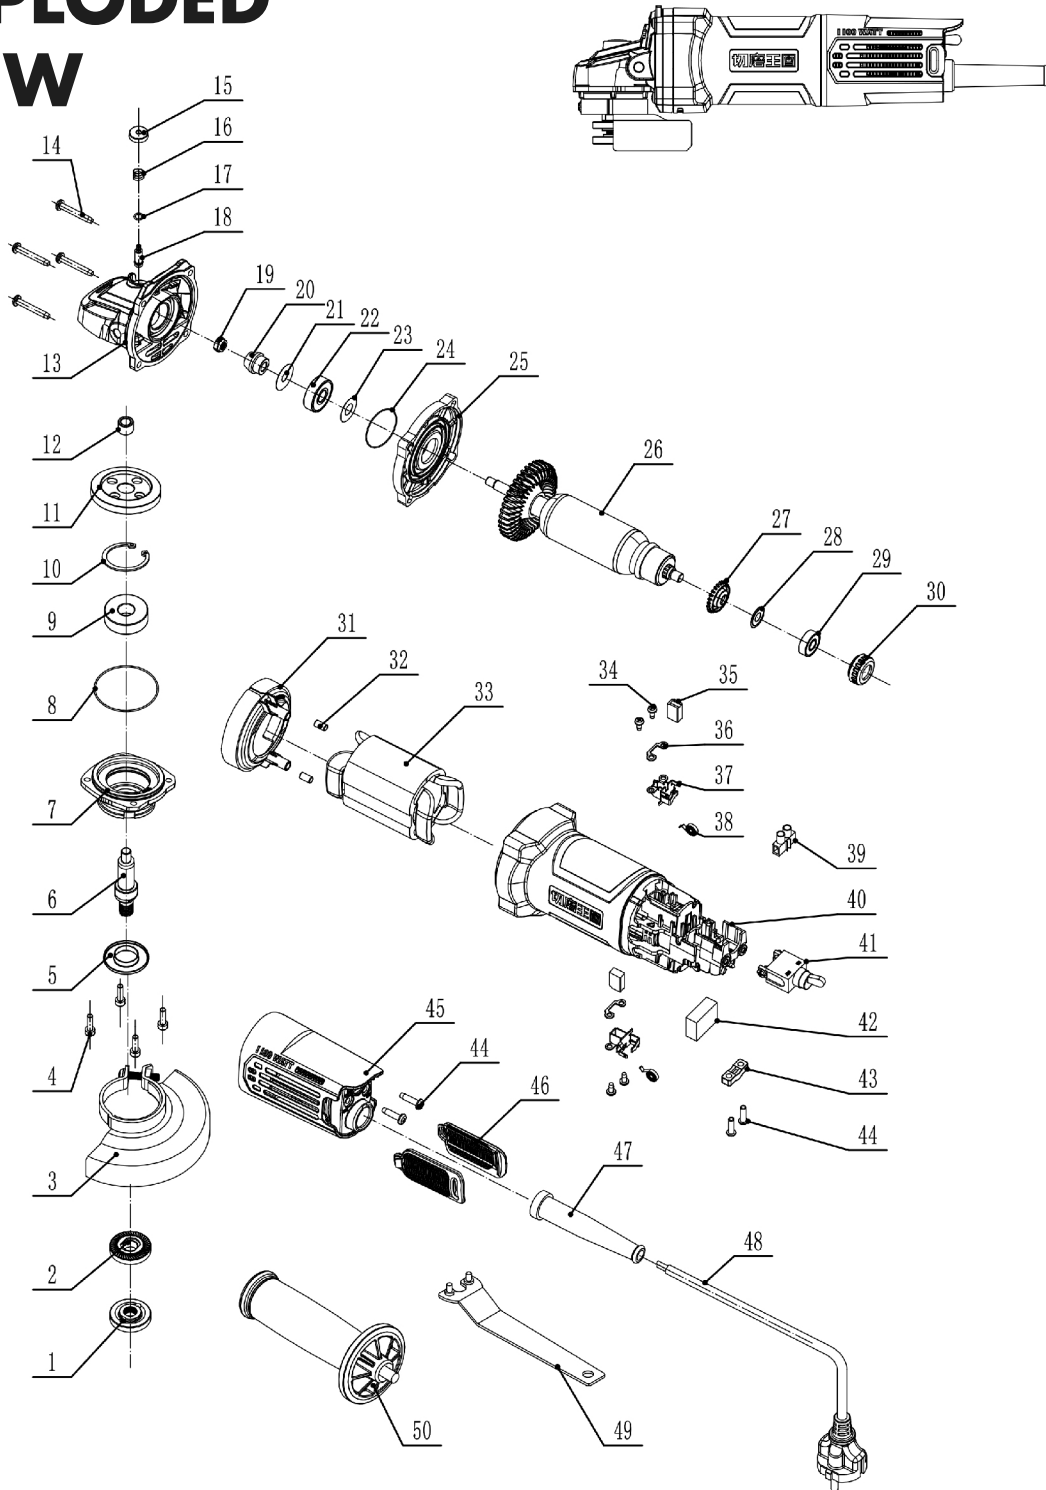

EXPLODED VIEW

ANGLE GRINDER

SC-AG-5-356

Rated voltage/frequency :220V~ 50Hz

Input power :1300W

No load speed :11000r/min

Disc diameter :125mm