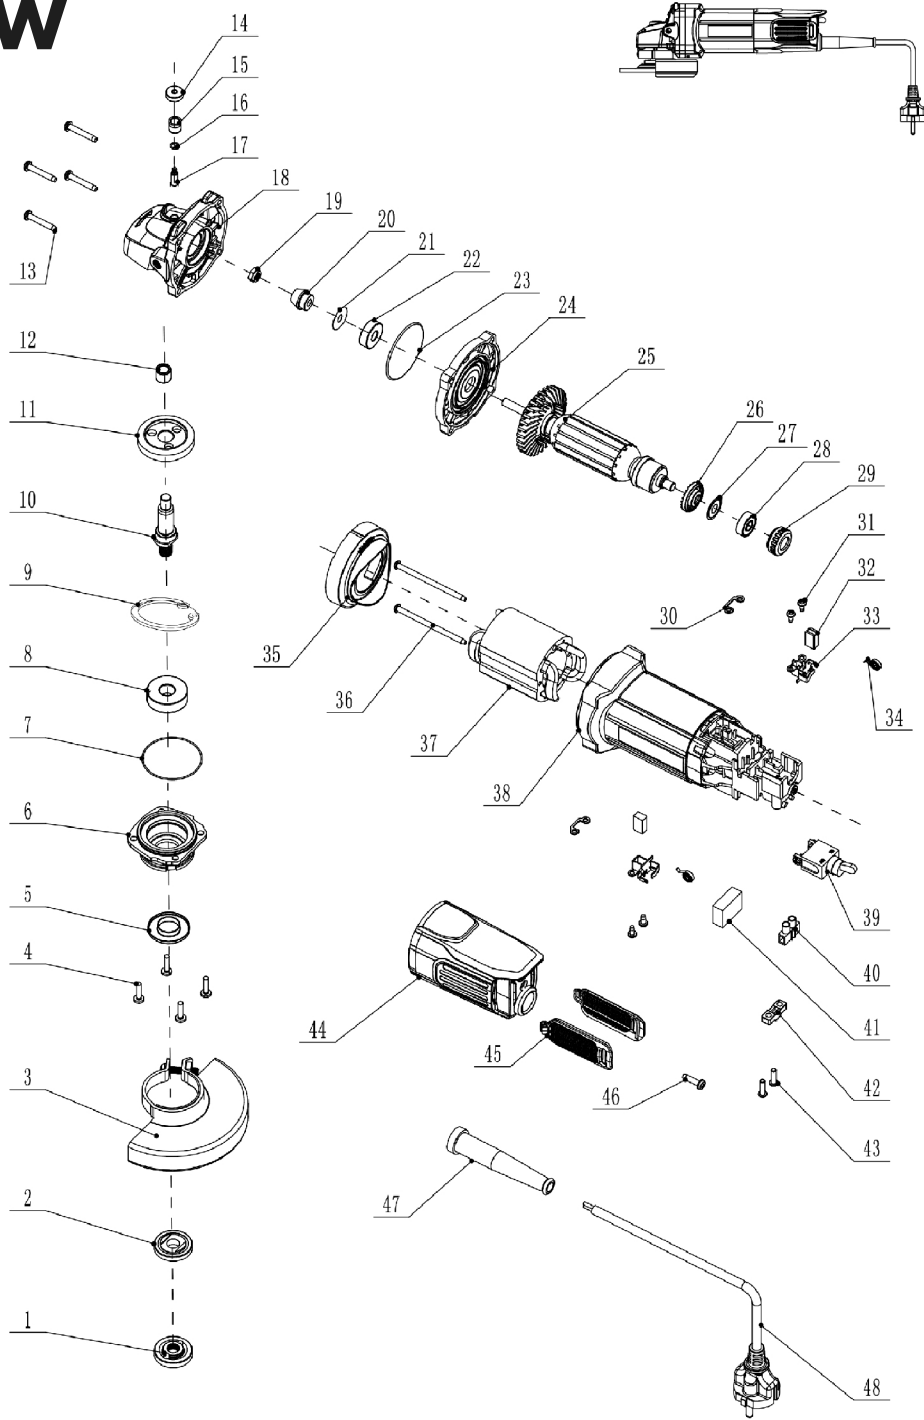

EXPLODED VIEW

ANGLE GRINDER

SC-AG-4-351

Rated voltage/frequency :220V~ 50Hz

Input power :1100W

No load speed :11000r/min

Disc diameter :100mm