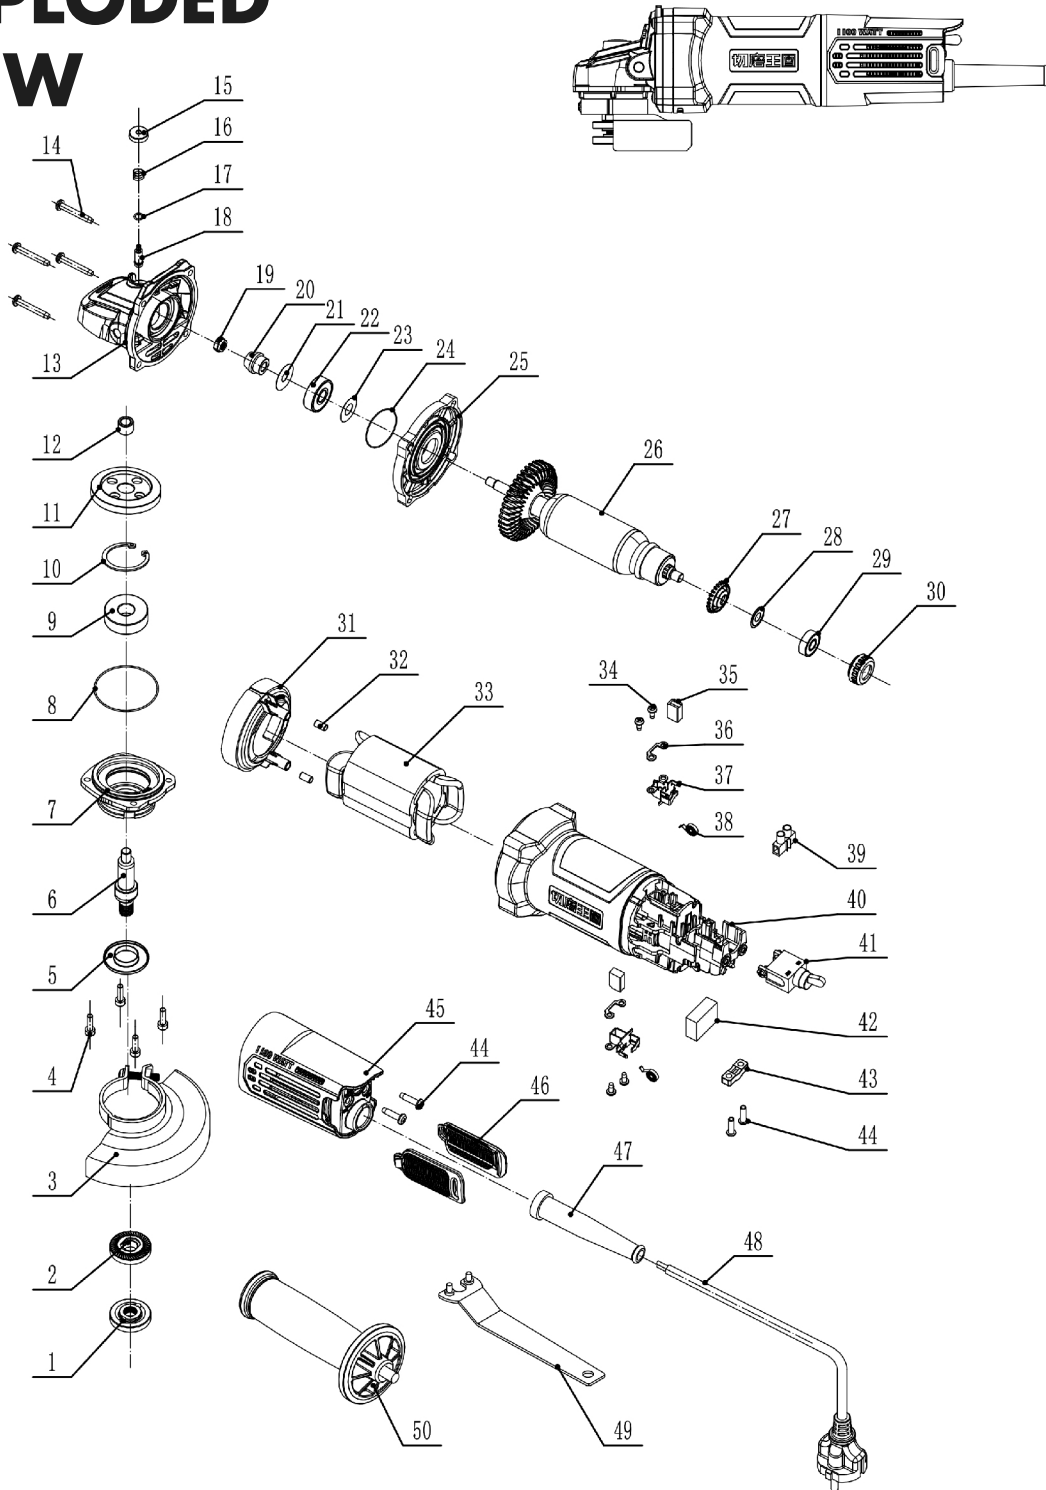

EXPLODED VIEW

ANGLE GRINDER

SC-AG-4-350

Rated voltage/frequency	:220V~ 50Hz
Input power	:1300W
No load speed	:11000r/min
Disc diameter	:100mm